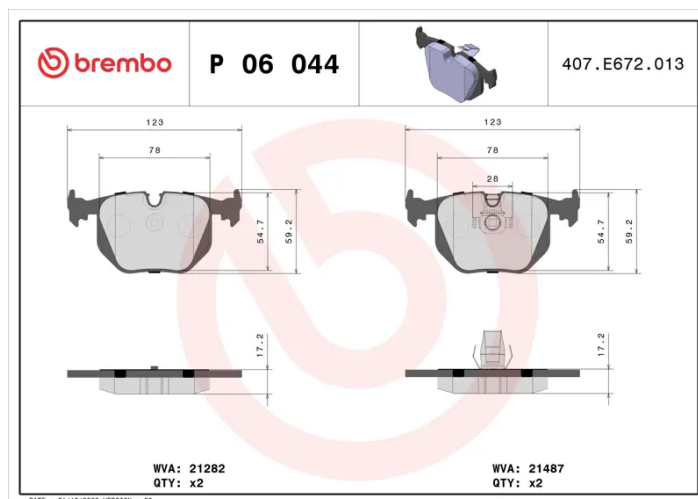

- ✓ OE-equivalent
- ✓ Brembo quality
- ✓ ECE-R90 certificate
- ✓ Safety
- ✓ Performance
- ✓ Comfort
- ✓ With accessories

Technical specifications

EAN code
8020584059920

Axle
Rear

Thickness
17 mm

Width
123 mm

Height
59 mm

Braking system
Teves

Wear indicator
Prepared for wear indicator

WVA number
21282,21487

Accessories
**With accessories
With anti-squeal shim
With piston clip**

COMPATIBLE VEHICLES

COMPATIBLE OE PART NUMBERS