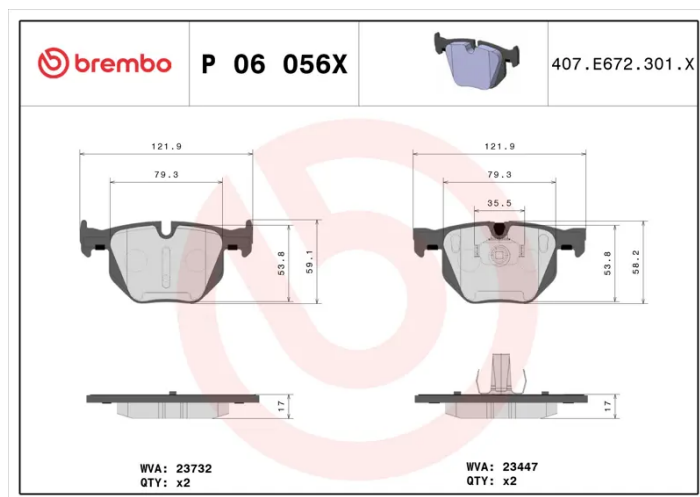

BRAKE PAD XTRA P 06 056X

The P 06 056X Xtra brake pad is synonymous with reliability

Brembo Xtra brake pads, developed to enhance the advantages of the Xtra and Max discs, are made using the special BRM X L01 compound which consists of more than 30 different components. Compared with the compound used for original-equivalent pads, the new solution assures a higher friction coefficient, which translates to more precise and stable braking, at both high and low temperatures. All this makes for greater driving comfort and improved pedal modularity, without compromising the product's mileage output.

- ✓ Brembo quality
- ✓ ECE-R90 certificate
- ✓ Safety
- ✓ Performance
- ✓ Sports driving
- ✓ With accessories

Technical specifications

EAN code 8020584121412	Axle Rear	Thickness 17 mm
Width 122 mm	Height 58 mm	Braking system Teves
Wear indicator Prepared for wear indicator	WVA number 23447,23732	Accessories With accessories With anti-squeal shim With piston clip