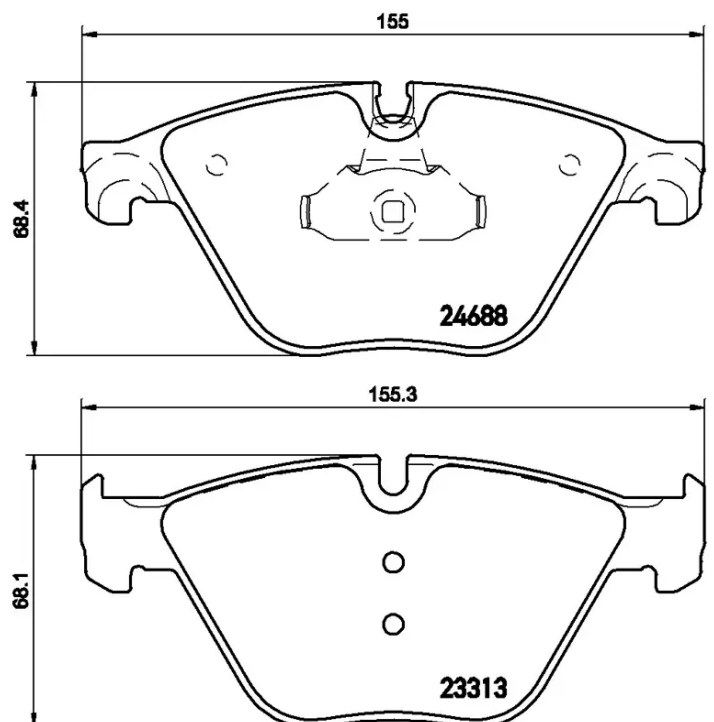

BRAKE PAD

P 06 074

The P 06 074 brake pad is synonymous with reliability

The Brembo brake pad guarantees ultimate safety when braking thanks to the use of more than 100 different compounds, designed according to the type of vehicle and use. Stopping distances reduced to a minimum, maximum driving comfort and silent operation are the most important features of Brembo materials. Brembo brake pads are supplied together with an extensive range of accessories and assembly kits for professional-standard installation.

- ✓ OE-equivalent
- ✓ Brembo quality
- ✓ ECE-R90 certificate
- ✓ Safety
- ✓ Performance
- ✓ Comfort
- ✓ With accessories

Technical specifications

EAN code 8020584102688	Axle Front	Thickness 19 mm
Width 155 mm	Height 68 mm	Braking system Teves
Wear indicator Prepared for wear indicator	WVA number 23313,24688	Accessories With accessories With anti-squeal shim With piston clip