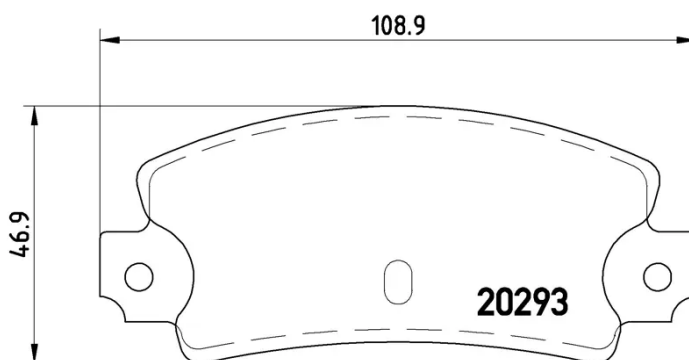

BRAKE PAD

P 23 008

The P 23 008 brake pad is synonymous with reliability

The Brembo brake pad guarantees ultimate safety when braking thanks to the use of more than 100 different compounds, designed according to the type of vehicle and use. Stopping distances reduced to a minimum, maximum driving comfort and silent operation are the most important features of Brembo materials. Brembo brake pads are supplied together with an extensive range of accessories and assembly kits for professional-standard installation.

- ✓ OE-equivalent
- ✓ Brembo quality
- ✓ ECE-R90 certificate
- ✓ Safety
- ✓ Performance
- ✓ Comfort

Technical specifications

EAN code	Axle	Thickness
8020584050781	Rear	12 mm
Width	Height	Braking system
109 mm	42 mm	Bendix
Wear indicator	WVA number	Accessories
Prepared for wear indicator	20293	With anti-squeal shim