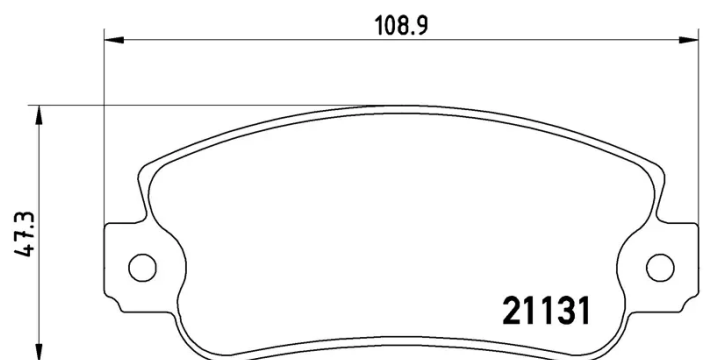

BRAKE PAD

P 23 029

The P 23 029 brake pad is synonymous with reliability

The Brembo brake pad guarantees ultimate safety when braking thanks to the use of more than 100 different compounds, designed according to the type of vehicle and use. Stopping distances reduced to a minimum, maximum driving comfort and silent operation are the most important features of Brembo materials. Brembo brake pads are supplied together with an extensive range of accessories and assembly kits for professional-standard installation.

- ✓ OE-equivalent
- ✓ Brembo quality
- ✓ ECE-R90 certificate
- ✓ Safety
- ✓ Performance
- ✓ Comfort

Technical specifications

EAN code	Axle	Thickness
8020584050996	Front	15 mm
Width	Height	Braking system
109 mm	47 mm	Bendix
Wear indicator	WVA number	Accessories
Without	21131	With anti-squeal shim