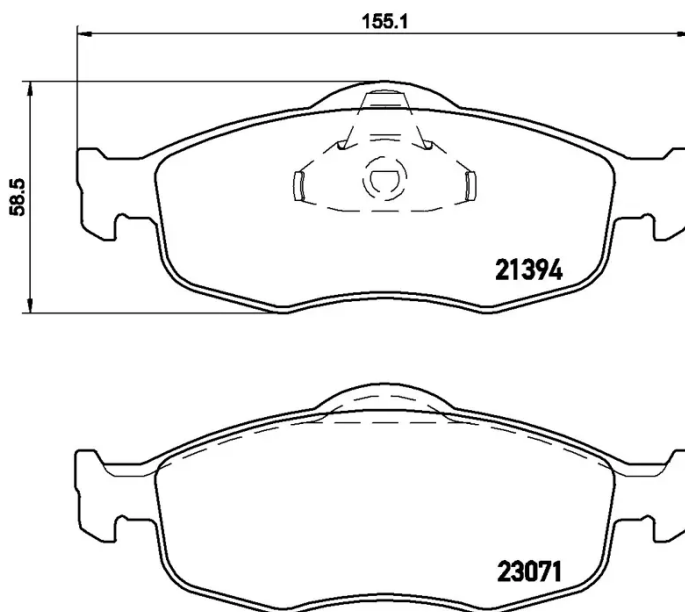

BRAKE PAD

P 24 037

The P 24 037 brake pad is synonymous with reliability

The Brembo brake pad guarantees ultimate safety when braking thanks to the use of more than 100 different compounds, designed according to the type of vehicle and use. Stopping distances reduced to a minimum, maximum driving comfort and silent operation are the most important features of Brembo materials. Brembo brake pads are supplied together with an extensive range of accessories and assembly kits for professional-standard installation.

- ✓ OE-equivalent
- ✓ Brembo quality
- ✓ ECE-R90 certificate
- ✓ Safety
- ✓ Performance
- ✓ Comfort
- ✓ With accessories

Technical specifications

EAN code 8020584052099	Axle Front	Thickness 19 mm
Width 155 mm	Height 59 mm	Braking system Teves
Wear indicator Without	WVA number 21394,23071	Accessories With accessories With anti-squeal shim With piston clip