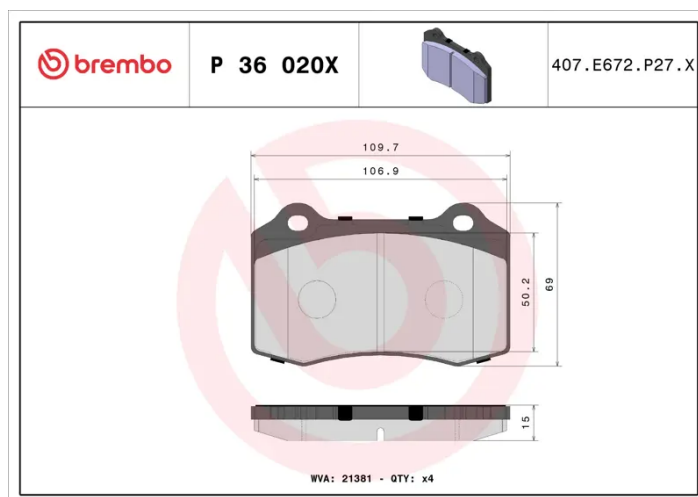

## P 36 020X

The P 36 020X Xtra brake pad is synonymous with reliability

Brembo Xtra brake pads, developed to enhance the advantages of the Xtra and Max discs, are made using the special BRM X L01 compound which consists of more than 30 different components. Compared with the compound used for original-equivalent pads, the new solution assures a higher friction coefficient, which translates to more precise and stable braking, at both high and low temperatures. All this makes for greater driving comfort and improved pedal modularity, without compromising the product's mileage output.

### Technical specifications

EAN code <b>8020584068892</b>	Axle <b>Front and rear</b>	Thickness <b>15 mm</b>
Width <b>110 mm</b>	Height <b>69 mm</b>	Braking system <b>Brembo</b>
Wear indicator <b>Without</b>	WVA number <b>21381</b>	Accessories <b>With anti-squeal shim</b>