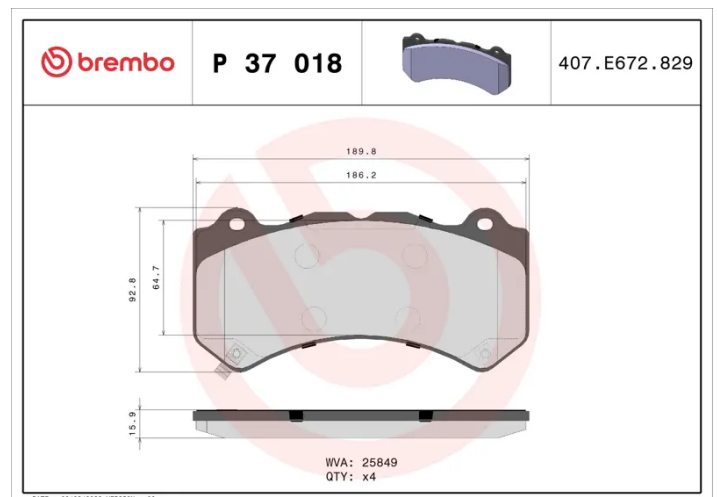

BRAKE PAD

P 37 018

The P 37 018 brake pad is synonymous with reliability

The Brembo brake pad guarantees ultimate safety when braking thanks to the use of more than 100 different compounds, designed according to the type of vehicle and use. Stopping distances reduced to a minimum, maximum driving comfort and silent operation are the most important features of Brembo materials. Brembo brake pads are supplied together with an extensive range of accessories and assembly kits for professional-standard installation.

- ✓ OE-equivalent
- ✓ Brembo quality
- ✓ ECE-R90 certificate
- ✓ Safety
- ✓ Performance
- ✓ Comfort

Technical specifications

EAN code 8020584080054	Axle Front and rear	Thickness 15 mm
Width 190 mm	Height 93 mm	Braking system Brembo
Wear indicator Acoustic	WVA number 25849,25859	Accessories With anti-squeal shim