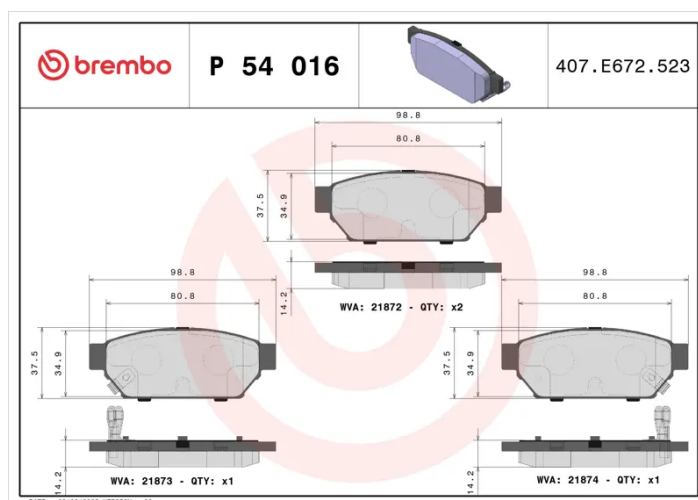

BRAKE PAD

P 54 016

The P 54 016 brake pad is synonymous with reliability

The Brembo brake pad guarantees ultimate safety when braking thanks to the use of more than 100 different compounds, designed according to the type of vehicle and use. Stopping distances reduced to a minimum, maximum driving comfort and silent operation are the most important features of Brembo materials. Brembo brake pads are supplied together with an extensive range of accessories and assembly kits for professional-standard installation.

- ✓ OE-equivalent
- ✓ Brembo quality
- ✓ ECE-R90 certificate
- ✓ Safety
- ✓ Performance
- ✓ Comfort

Technical specifications

EAN code 8020584054635	Axle Rear	Thickness 15 mm
Width 99 mm	Height 38 mm	Braking system Akebono
Wear indicator Acoustic	WVA number 21872,21873,21874	Accessories With anti-squeal shim