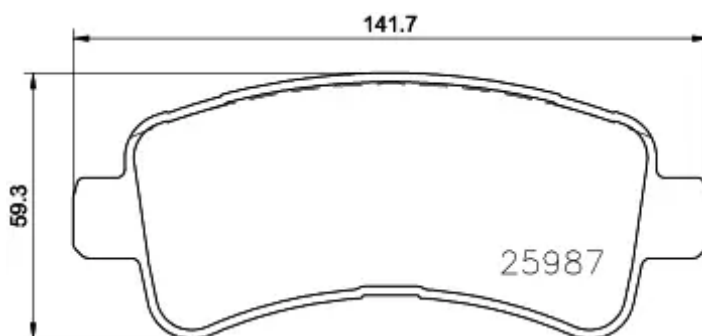

BRAKE PAD

P 61 130

The P 61 130 brake pad is synonymous with reliability

The Brembo brake pad guarantees ultimate safety when braking thanks to the use of more than 100 different compounds, designed according to the type of vehicle and use. Stopping distances reduced to a minimum, maximum driving comfort and silent operation are the most important features of Brembo materials. Brembo brake pads are supplied together with an extensive range of accessories and assembly kits for professional-standard installation.

- ✓ OE-equivalent
- ✓ Brembo quality
- ✓ ECE-R90 certificate
- ✓ Safety
- ✓ Performance
- ✓ Comfort
- ✓ With accessories

Technical specifications

EAN code 8020584084465	Axle Rear	Thickness 21 mm
Width 142 mm	Height 59 mm	Braking system Brembo
Wear indicator Electric	WVA number 25987,25988	Accessories With accessories With anti-squeal shim