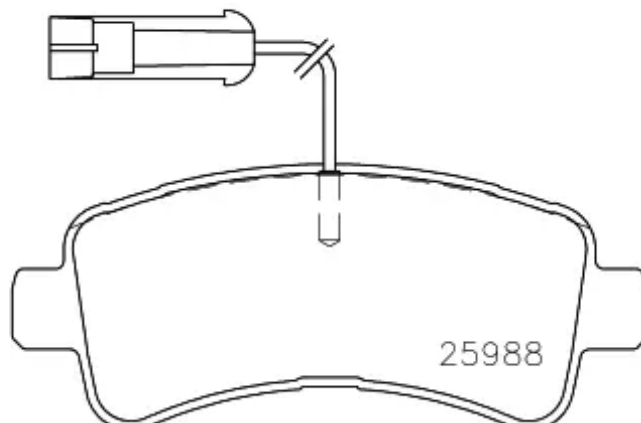

BRAKE PAD

P 61 130

The P 61 130 brake pad is synonymous with reliability

The Brembo brake pad guarantees ultimate safety when braking thanks to the use of more than 100 different compounds, designed according to the type of vehicle and use. Stopping distances reduced to a minimum, maximum driving comfort and silent operation are the most important features of Brembo materials. Brembo brake pads are supplied together with an extensive range of accessories and assembly kits for professional-standard installation.

- ✓ OE-equivalent
- ✓ Brembo quality
- ✓ ECE-R90 certificate
- ✓ Safety
- ✓ Performance
- ✓ Comfort
- ✓ With accessories

Technical specifications

EAN code 8020584084465	Axle Rear	Thickness 21 mm
Width 142 mm	Height 59 mm	Braking system Brembo
Wear indicator Electric	WVA number 25987,25988	Accessories With accessories With anti-squeal shim