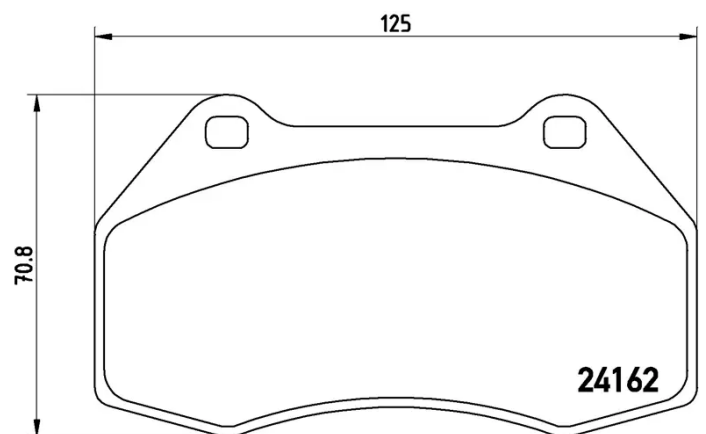

### Technical specifications

EAN code	Axle	Thickness
<b>8020584056998</b>	<b>Front</b>	<b>15 mm</b>
Width	Height	Braking system
<b>125 mm</b>	<b>71 mm</b>	<b>Brembo</b>
Wear indicator	WVA number	Accessories
<b>Without</b>	<b>24162</b>	<b>With anti-squeal shim</b>