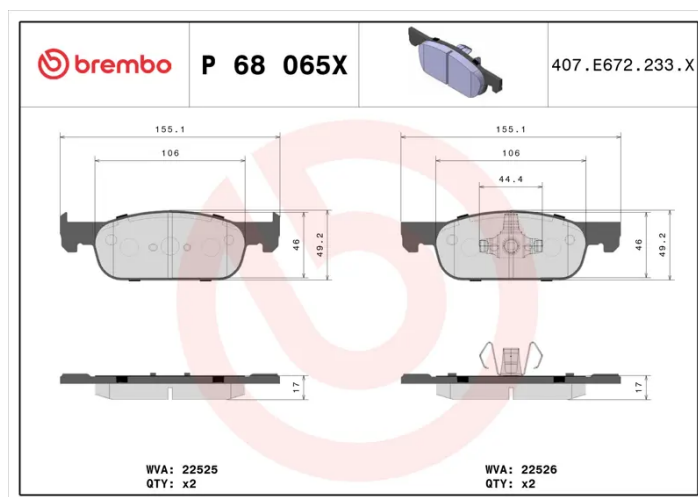

BRAKE PAD XTRA

P 68 065X

The P 68 065X Xtra brake pad is synonymous with reliability

Brembo Xtra brake pads, developed to enhance the advantages of the Xtra and Max discs, are made using the special BRM X L01 compound which consists of more than 30 different components. Compared with the compound used for original-equivalent pads, the new solution assures a higher friction coefficient, which translates to more precise and stable braking, at both high and low temperatures. All this makes for greater driving comfort and improved pedal modularity, without compromising the product's mileage output.

- ✓ Brembo quality
- ✓ ECE-R90 certificate
- ✓ Safety
- ✓ Performance
- ✓ Sports driving

Technical specifications

EAN code 8020584121801	Axle Front	Thickness 17 mm
Width 155 mm	Height 49 mm	Braking system Teves
Wear indicator Without	WVA number 22525,22526	Accessories With anti-squeal shim With piston clip