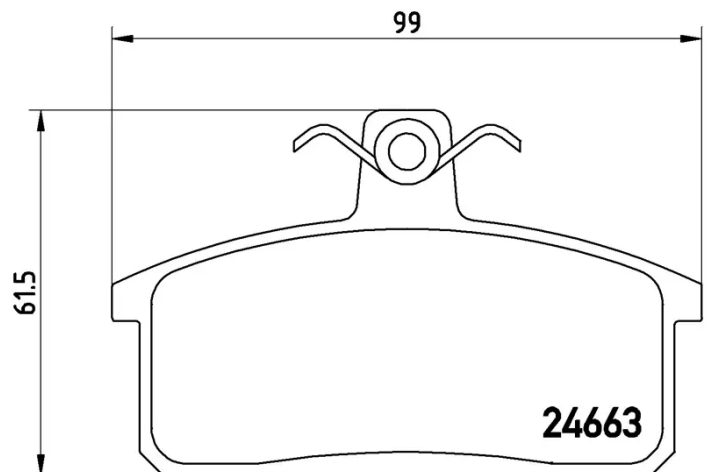

### Technical specifications

EAN code	Axle	Thickness
<b>8020584057278</b>	<b>Front and rear</b>	<b>14 mm</b>
Width	Height	Braking system
<b>99 mm</b>	<b>62 mm</b>	<b>Lucas</b>
Wear indicator	WVA number	Accessories
<b>Without</b>	<b>24663</b>	<b>With anti-squeal shim</b>