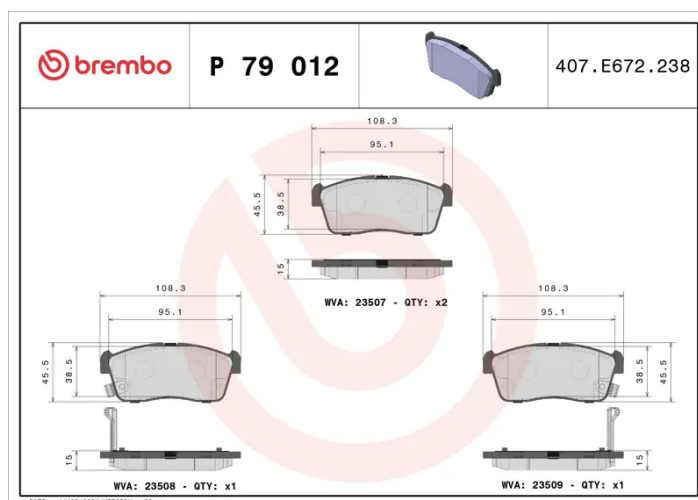

- ✓ OE-equivalent
- ✓ Brembo quality
- ✓ ECE-R90 certificate
- ✓ Safety
- ✓ Performance
- ✓ Comfort

Technical specifications

EAN code 8020584057322	Axle Front	Thickness 15 mm
Width 109 mm	Height 45 mm	Braking system Sumitomo
Wear indicator Acoustic	WVA number 23507,23508,23509	Accessories With anti-squeal shim