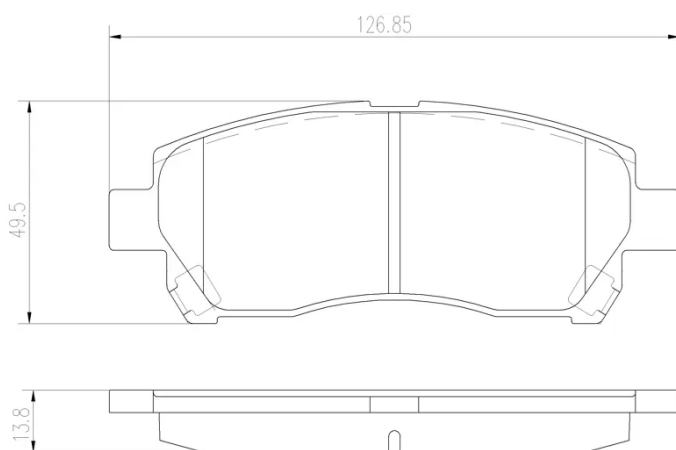

### Technical specifications

EAN code	Axle	Thickness
<b>8020584087060</b>	<b>Front</b>	<b>14 mm</b>
Width	Height	Braking system
<b>127 mm</b>	<b>50 mm</b>	<b>Sumitomo</b>
Wear indicator	WVA number	Accessories
<b>Without</b>	<b>22297</b>	<b>With anti-squeal shim</b>