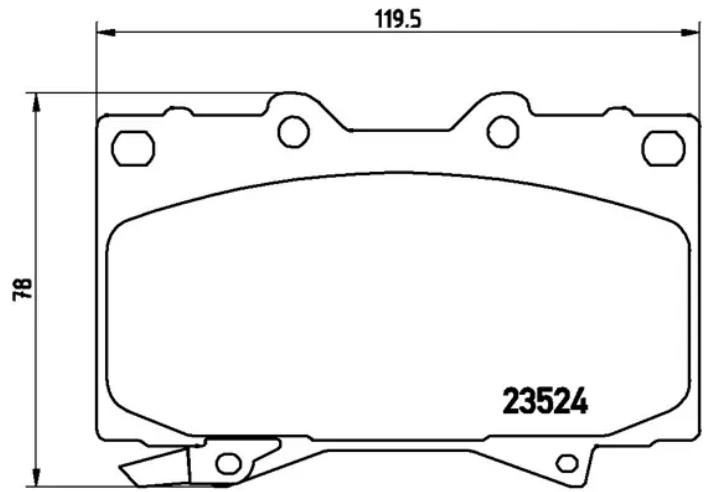

Technical specifications

EAN code
8020584057834

Axle
Front

Thickness
18 mm

Width
120 mm

Height
78 mm

Braking system
Sumitomo

Wear indicator
Acoustic

WVA number
23524,23525

Accessories
With anti-squeal shim

COMPATIBLE VEHICLES

COMPATIBLE OE PART NUMBERS

0446560230	LEXUS
0446560120	TOYOTA
0446560140	TOYOTA
0446560150	TOYOTA
0446560151	TOYOTA
0446560160	TOYOTA
0446560170	TOYOTA
0446560190	TOYOTA
0446560220	TOYOTA
0446560240	TOYOTA
0446560250	TOYOTA
0446560340	TOYOTA
0446560370	TOYOTA
04465YZZCM	TOYOTA