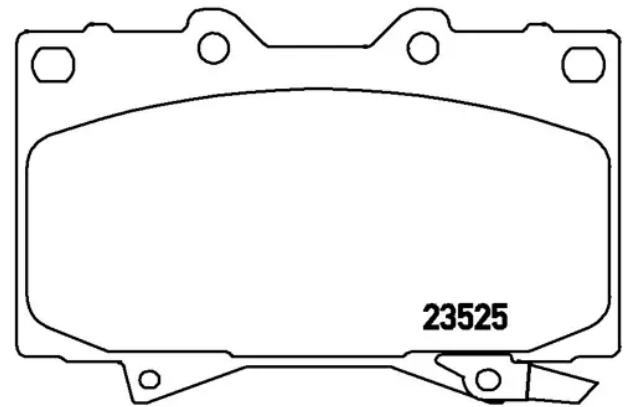

BRAKE PAD

P 83 048

The P 83 048 brake pad is synonymous with reliability

The Brembo brake pad guarantees ultimate safety when braking thanks to the use of more than 100 different compounds, designed according to the type of vehicle and use. Stopping distances reduced to a minimum, maximum driving comfort and silent operation are the most important features of Brembo materials. Brembo brake pads are supplied together with an extensive range of accessories and assembly kits for professional-standard installation.

- ✓ OE-equivalent
- ✓ Brembo quality
- ✓ ECE-R90 certificate
- ✓ Safety
- ✓ Performance
- ✓ Comfort

Technical specifications

EAN code
8020584057834

Axle
Front

Thickness
18 mm

Width
120 mm

Height
78 mm

Braking system
Sumitomo

Wear indicator
Acoustic

WVA number
23524,23525

Accessories
With anti-squeal shim

COMPATIBLE VEHICLES

COMPATIBLE OE PART NUMBERS

0446560230	LEXUS
0446560120	TOYOTA
0446560140	TOYOTA
0446560150	TOYOTA
0446560151	TOYOTA
0446560160	TOYOTA
0446560170	TOYOTA
0446560190	TOYOTA
0446560220	TOYOTA
0446560240	TOYOTA
0446560250	TOYOTA
0446560340	TOYOTA
0446560370	TOYOTA
04465YZZCM	TOYOTA