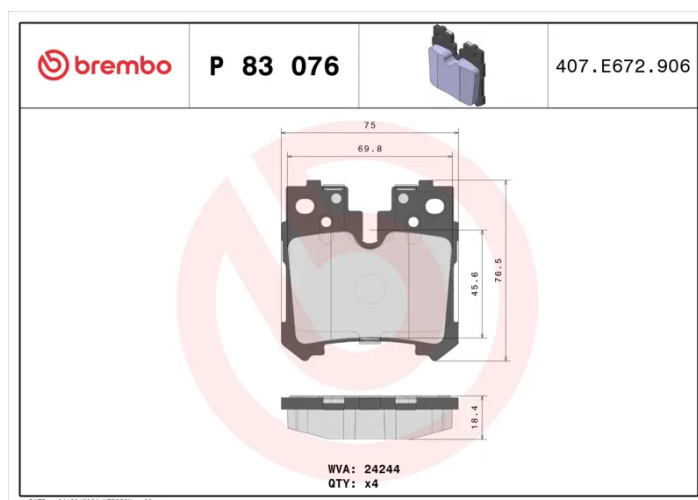

BRAKE PAD

P 83 076

The P 83 076 brake pad is synonymous with reliability

The Brembo brake pad guarantees ultimate safety when braking thanks to the use of more than 100 different compounds, designed according to the type of vehicle and use. Stopping distances reduced to a minimum, maximum driving comfort and silent operation are the most important features of Brembo materials. Brembo brake pads are supplied together with an extensive range of accessories and assembly kits for professional-standard installation.

- ✓ OE-equivalent
- ✓ Brembo quality
- ✓ ECE-R90 certificate
- ✓ Safety
- ✓ Performance
- ✓ Comfort

Technical specifications

EAN code 8020584062142	Axle Rear	Thickness 19 mm
Width 75 mm	Height 77 mm	Braking system Advics
Wear indicator Prepared for wear indicator	WVA number 24244	Accessories With anti-squeal shim