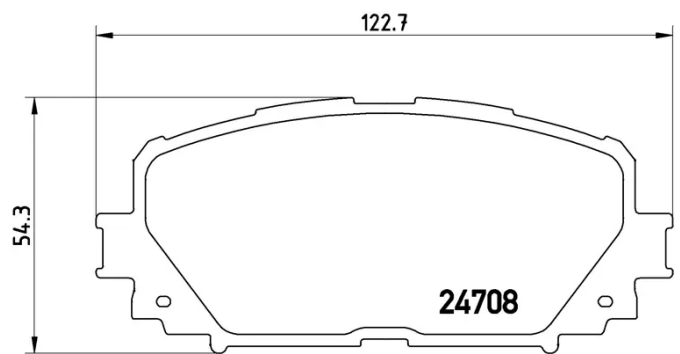

BRAKE PAD

P 83 101

The P 83 101 brake pad is synonymous with reliability

The Brembo brake pad guarantees ultimate safety when braking thanks to the use of more than 100 different compounds, designed according to the type of vehicle and use. Stopping distances reduced to a minimum, maximum driving comfort and silent operation are the most important features of Brembo materials. Brembo brake pads are supplied together with an extensive range of accessories and assembly kits for professional-standard installation.

- ✓ OE-equivalent
- ✓ Brembo quality
- ✓ ECE-R90 certificate
- ✓ Safety
- ✓ Performance
- ✓ Comfort

Technical specifications

EAN code	Axle	Thickness
8020584062395	Front	18 mm
Width	Height	Braking system
123 mm	54 mm	Advics
Wear indicator	WVA number	Accessories
Without	24708	With anti-squeal shim