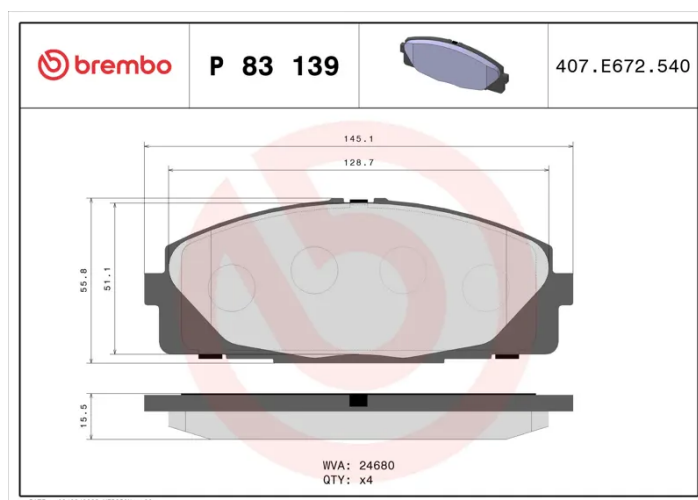

BRAKE PAD

P 83 139

The P 83 139 brake pad is synonymous with reliability

The Brembo brake pad guarantees ultimate safety when braking thanks to the use of more than 100 different compounds, designed according to the type of vehicle and use. Stopping distances reduced to a minimum, maximum driving comfort and silent operation are the most important features of Brembo materials. Brembo brake pads are supplied together with an extensive range of accessories and assembly kits for professional-standard installation.

- ✓ OE-equivalent
- ✓ Brembo quality
- ✓ ECE-R90 certificate
- ✓ Safety
- ✓ Performance
- ✓ Comfort

Technical specifications

EAN code 8020584103852	Axle Front	Thickness 16 mm
Width 145 mm	Height 56 mm	Braking system Sumitomo
Wear indicator Without	WVA number 24680	Accessories With anti-squeal shim