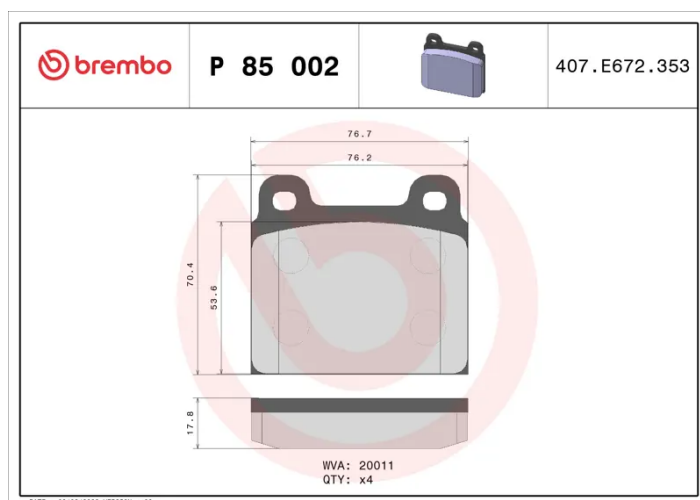

### Technical specifications

EAN code <b>8020584058053</b>	Axle <b>Front</b>	Thickness <b>19 mm</b>
Width <b>77 mm</b>	Height <b>70 mm</b>	Braking system <b>Teves</b>
Wear indicator <b>Without</b>	WVA number <b>20011</b>	Accessories <b>With anti-squeal shim</b>