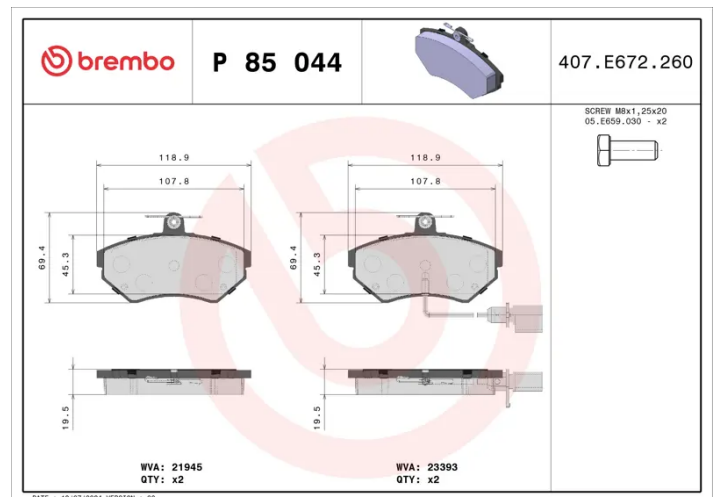

BRAKE PAD

P 85 044

The P 85 044 brake pad is synonymous with reliability

The Brembo brake pad guarantees ultimate safety when braking thanks to the use of more than 100 different compounds, designed according to the type of vehicle and use. Stopping distances reduced to a minimum, maximum driving comfort and silent operation are the most important features of Brembo materials. Brembo brake pads are supplied together with an extensive range of accessories and assembly kits for professional-standard installation.

- ✓ OE-equivalent
- ✓ Brembo quality
- ✓ ECE-R90 certificate
- ✓ Safety
- ✓ Performance
- ✓ Comfort
- ✓ With accessories

Technical specifications

EAN code 8020584058473	Axle Front	Thickness 20 mm
Width 119 mm	Height 70 mm	Braking system Lucas
Wear indicator Electric	WVA number 21945,23393	Accessories With accessories With anti-squeal shim With brake caliper bolts