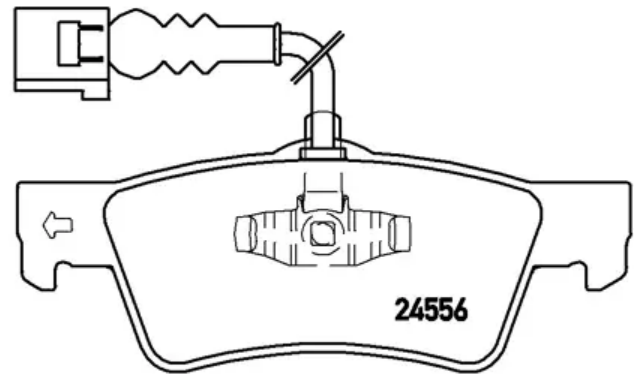

BRAKE PAD

P 85 068

The P 85 068 brake pad is synonymous with reliability

The Brembo brake pad guarantees ultimate safety when braking thanks to the use of more than 100 different compounds, designed according to the type of vehicle and use. Stopping distances reduced to a minimum, maximum driving comfort and silent operation are the most important features of Brembo materials. Brembo brake pads are supplied together with an extensive range of accessories and assembly kits for professional-standard installation.

- ✓ OE-equivalent
- ✓ Brembo quality
- ✓ ECE-R90 certificate
- ✓ Safety
- ✓ Performance
- ✓ Comfort
- ✓ With accessories

Technical specifications

EAN code
8020584058718

Axle
Rear

Thickness
19 mm

Width
141 mm

Height
51 mm

Braking system
Teves

Wear indicator
Electric

WVA number
24367,24368,24556

Accessories
With accessories
With anti-squeal shim
With piston clip

COMPATIBLE VEHICLES

COMPATIBLE OE PART NUMBERS

7L6698451	AUDI
7L6698451	SEAT
7L6698451	SKODA
7L6698451	VW