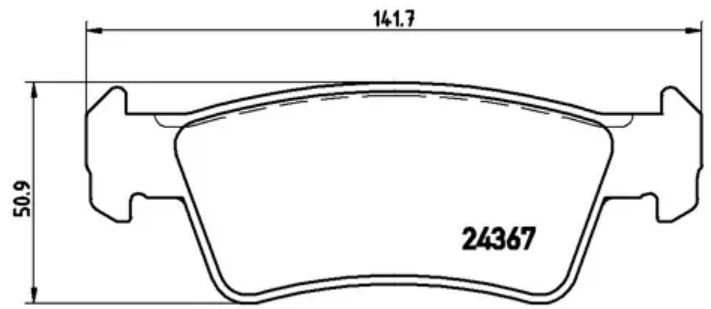

- ✓ OE-equivalent
- ✓ Brembo quality
- ✓ ECE-R90 certificate
- ✓ Safety
- ✓ Performance
- ✓ Comfort
- ✓ With accessories

Technical specifications

EAN code
8020584058718

Axle
Rear

Thickness
19 mm

Width
141 mm

Height
51 mm

Braking system
Teves

Wear indicator
Electric

WVA number
24367,24368,24556

Accessories
With accessories
With anti-squeal shim
With piston clip

COMPATIBLE VEHICLES

COMPATIBLE OE PART NUMBERS

7L6698451	AUDI
7L6698451	SEAT
7L6698451	SKODA
7L6698451	VW