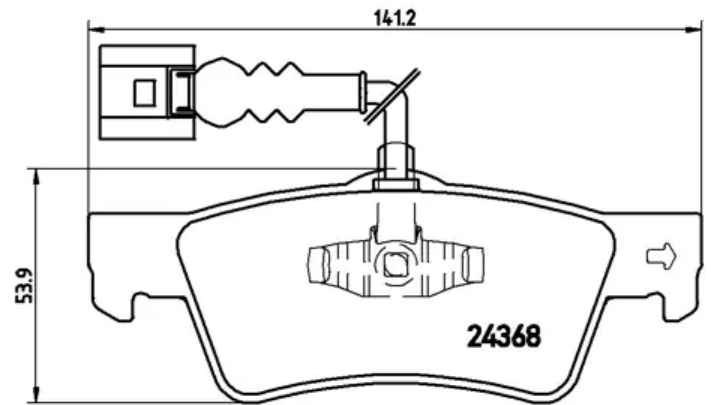

- ✓ OE-equivalent
- ✓ Brembo quality
- ✓ ECE-R90 certificate
- ✓ Safety
- ✓ Performance
- ✓ Comfort
- ✓ With accessories

Technical specifications

EAN code
8020584058718

Axle
Rear

Thickness
19 mm

Width
141 mm

Height
51 mm

Braking system
Teves

Wear indicator
Electric

WVA number
24367,24368,24556

Accessories
With accessories
With anti-squeal shim
With piston clip

COMPATIBLE VEHICLES

COMPATIBLE OE PART NUMBERS

7L6698451	AUDI
7L6698451	SEAT
7L6698451	SKODA
7L6698451	VW