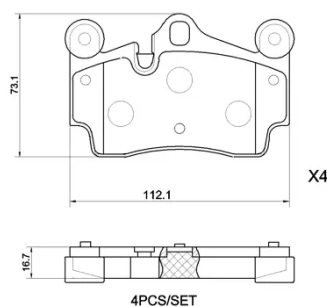

BRAKE PAD XTRA

P 85 070X

The P 85 070X Xtra brake pad is synonymous with reliability

Brembo Xtra brake pads, developed to enhance the advantages of the Xtra and Max discs, are made using the special BRM X L01 compound which consists of more than 30 different components. Compared with the compound used for original-equivalent pads, the new solution assures a higher friction coefficient, which translates to more precise and stable braking, at both high and low temperatures. All this makes for greater driving comfort and improved pedal modularity, without compromising the product's mileage output.

- ✓ Brembo quality
- ✓ ECE-R90 certificate
- ✓ Safety
- ✓ Performance
- ✓ Sports driving

Technical specifications

| | | |
|------------------------------------|--------------|--|
| EAN code | Axle | Thickness |
| 8020584134634 | Rear | 17 mm |
| Width | Height | Braking system |
| 117 mm | 73 mm | Brembo |
| Wear indicator | WVA number | Accessories |
| Prepared for wear indicator | 23694 | With anti-squeal shim With counterweights |