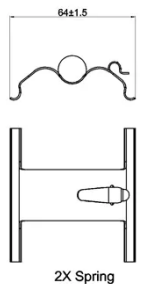

BRAKE PAD XTRA

P 85 070X

The P 85 070X Xtra brake pad is synonymous with reliability

Brembo Xtra brake pads, developed to enhance the advantages of the Xtra and Max discs, are made using the special BRM X L01 compound which consists of more than 30 different components. Compared with the compound used for original-equivalent pads, the new solution assures a higher friction coefficient, which translates to more precise and stable braking, at both high and low temperatures. All this makes for greater driving comfort and improved pedal modularity, without compromising the product's mileage output.

- ✓ Brembo quality
- ✓ ECE-R90 certificate
- ✓ Safety
- ✓ Performance
- ✓ Sports driving

Technical specifications

| | | |
|------------------------------------|--------------|--|
| EAN code | Axle | Thickness |
| 8020584134634 | Rear | 17 mm |
| Width | Height | Braking system |
| 117 mm | 73 mm | Brembo |
| Wear indicator | WVA number | Accessories |
| Prepared for wear indicator | 23694 | With anti-squeal shim With counterweights |