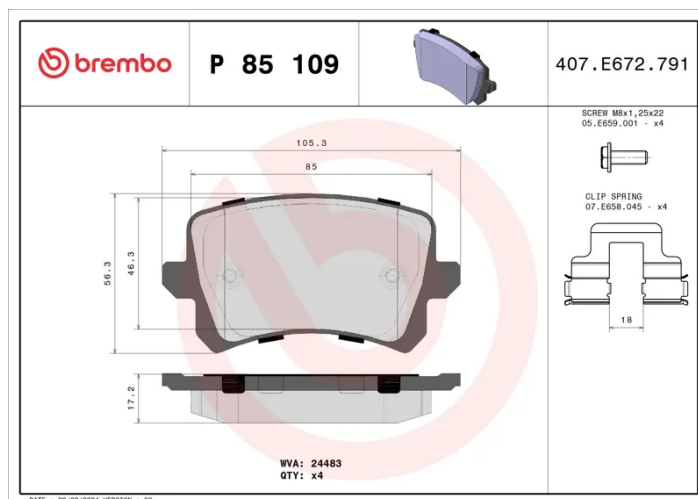

BRAKE PAD

P 85 109

The P 85 109 brake pad is synonymous with reliability

The Brembo brake pad guarantees ultimate safety when braking thanks to the use of more than 100 different compounds, designed according to the type of vehicle and use. Stopping distances reduced to a minimum, maximum driving comfort and silent operation are the most important features of Brembo materials. Brembo brake pads are supplied together with an extensive range of accessories and assembly kits for professional-standard installation.

- ✓ OE-equivalent
- ✓ Brembo quality
- ✓ ECE-R90 certificate
- ✓ Safety
- ✓ Performance
- ✓ Comfort
- ✓ With accessories

Technical specifications

EAN code 8020584062586	Axle Rear	Thickness 17 mm
Width 106 mm	Height 56 mm	Braking system Lucas
Wear indicator Without	WVA number 24483	Accessories With accessories With anti-squeal shim With brake caliper bolts