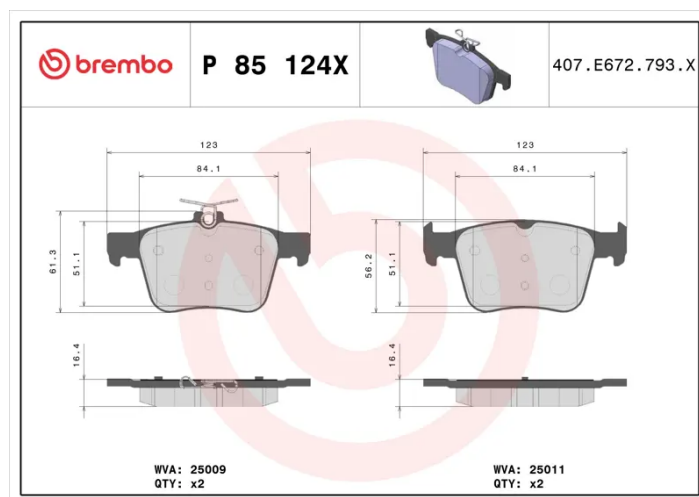

BRAKE PAD XTRA P 85 124X

The P 85 124X Xtra brake pad is synonymous with reliability

Brembo Xtra brake pads, developed to enhance the advantages of the Xtra and Max discs, are made using the special BRM X L01 compound which consists of more than 30 different components. Compared with the compound used for original-equivalent pads, the new solution assures a higher friction coefficient, which translates to more precise and stable braking, at both high and low temperatures. All this makes for greater driving comfort and improved pedal modularity, without compromising the product's mileage output.

- ✓ Brembo quality
- ✓ ECE-R90 certificate
- ✓ Safety
- ✓ Performance
- ✓ Sports driving

Technical specifications

EAN code 8020584069394	Axle Rear	Thickness 16 mm
Width 123 mm	Height 56 mm	Braking system Teves
Wear indicator Without	WVA number 25009,25011	Accessories With anti-squeal shim