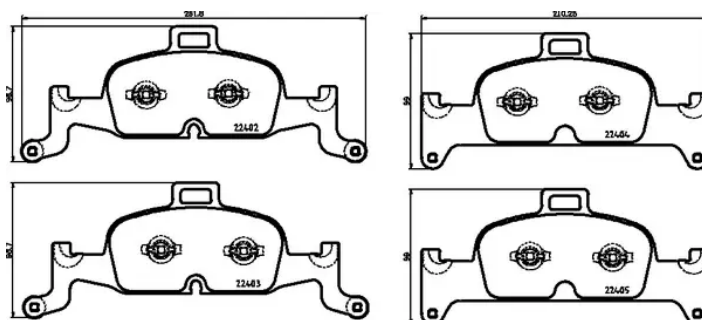

# BRAKE PAD XTRA P 85 164X

The P 85 164X Xtra brake pad is synonymous with reliability

Brembo Xtra brake pads, developed to enhance the advantages of the Xtra and Max discs, are made using the special BRM X L01 compound which consists of more than 30 different components. Compared with the compound used for original-equivalent pads, the new solution assures a higher friction coefficient, which translates to more precise and stable braking, at both high and low temperatures. All this makes for greater driving comfort and improved pedal modularity, without compromising the product's mileage output.

## Technical specifications

EAN code	Axle	Thickness
<b>8020584069509</b>	<b>Front</b>	<b>16 mm</b>
Width	Height	Braking system
<b>210 mm</b>	<b>99 mm</b>	<b>Teves</b>
Wear indicator	WVA number	Accessories
Prepared for wear indicator	<b>22405,22402,22403,22404</b>	<b>With counterweights</b> <b>With anti-squeal shim</b>