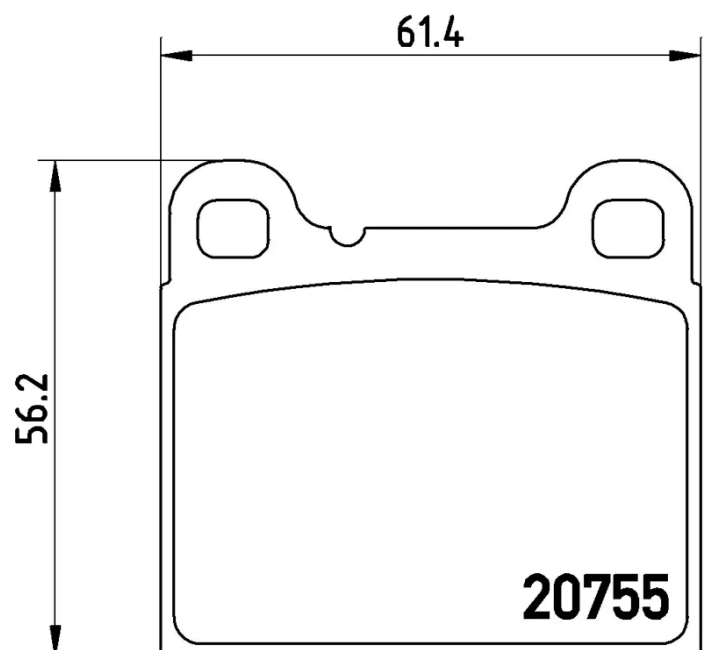

BRAKE PAD

P 86 002

The P 86 002 brake pad is synonymous with reliability

The Brembo brake pad guarantees ultimate safety when braking thanks to the use of more than 100 different compounds, designed according to the type of vehicle and use. Stopping distances reduced to a minimum, maximum driving comfort and silent operation are the most important features of Brembo materials. Brembo brake pads are supplied together with an extensive range of accessories and assembly kits for professional-standard installation.

- ✓ OE-equivalent
- ✓ Brembo quality
- ✓ ECE-R90 certificate
- ✓ Safety
- ✓ Performance
- ✓ Comfort

Technical specifications

EAN code 8020584058909	Axle Rear	Thickness 15 mm
Width 61 mm	Height 56 mm	Braking system Teves
Wear indicator Without	WVA number 20755	Accessories With anti-squeal shim