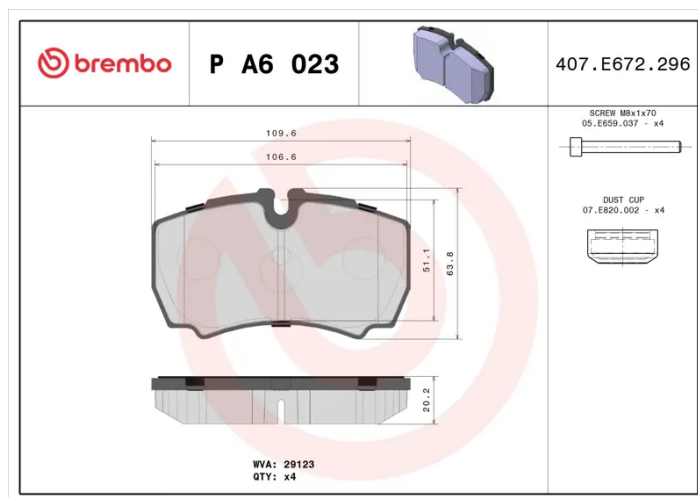

- ✓ OE-equivalent
- ✓ Brembo quality
- ✓ ECE-R90 certificate
- ✓ Safety
- ✓ Performance
- ✓ Comfort
- ✓ With accessories

Technical specifications

EAN code
8020584059333

Axle
Rear

Thickness
20 mm

Width
110 mm

Height
64 mm

Braking system
Brembo

Wear indicator
Prepared for wear indicator

WVA number
29123

Accessories
**With accessories
With anti-squeal shim
With brake caliper bolts**

COMPATIBLE OE PART NUMBERS

2991667	IVECO
---------	-------