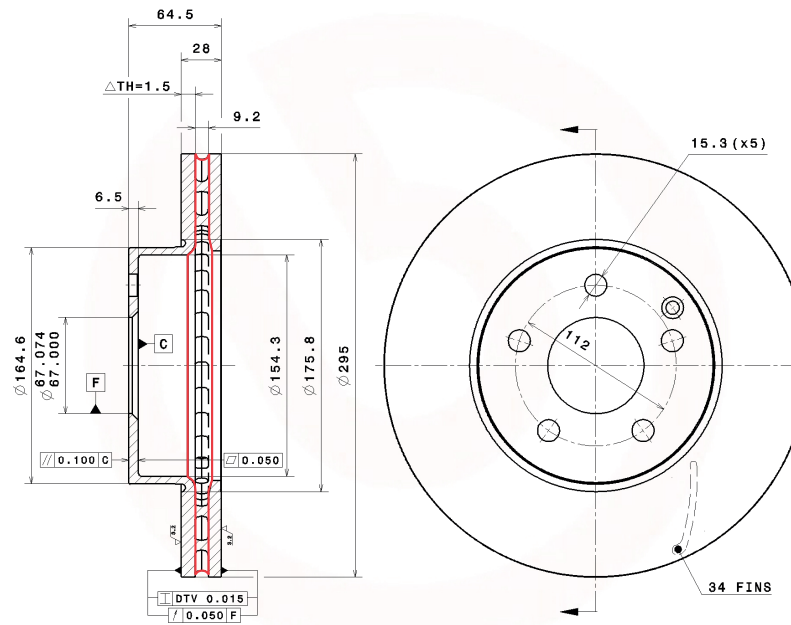

09.B280.41

Breco reference:
BV 9116

AP reference:
25506 V