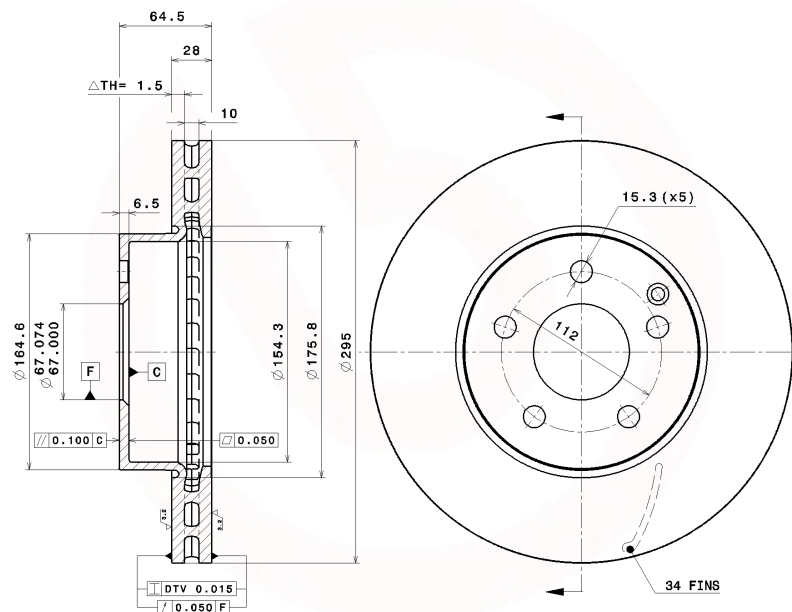

# 09.A613.40/41 SUPERSEDED BY 09.B280.41

The references **09.A613.40 / 09.A613.41** are replaced by **09.B280.41** by modifying the ventilation chamber.

The **OES Mercedes** corresponding to the new Brembo reference are now:

## 09.A613.40/41

**Breco references:**  
**BS 8785 / BV 8785**

**AP references:**  
**25175 / 25175 V**