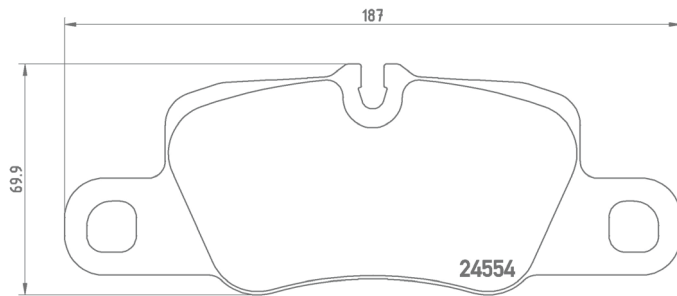

P 65 023 SUPERSEDED BY P 65 031

P 65 023 (WVA 24554) → P 65 031 (WVA 25691)

Porsche has replaced their version of P 65 023 with a new part number with counter weights, which corresponds to Brembo P 65 031.

Therefore we will also replace P 65 023 with P 65 031. All vehicles previously linked to P 65 023 are now covered by P 65 031. With this replacement we ensure to be in line with the OE program. As you can see in the diagram below the new reference is equipped with counter weights.

P 65 023