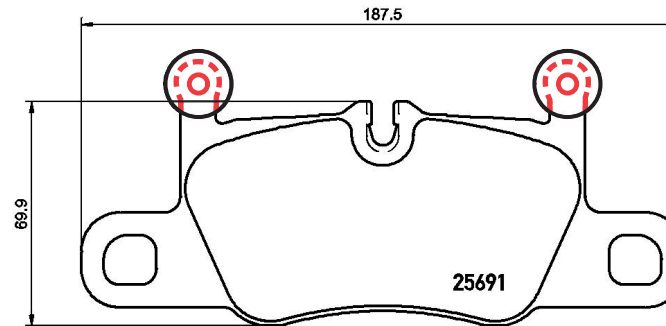

P 65 031

Existing stock can be sold out without any problems.