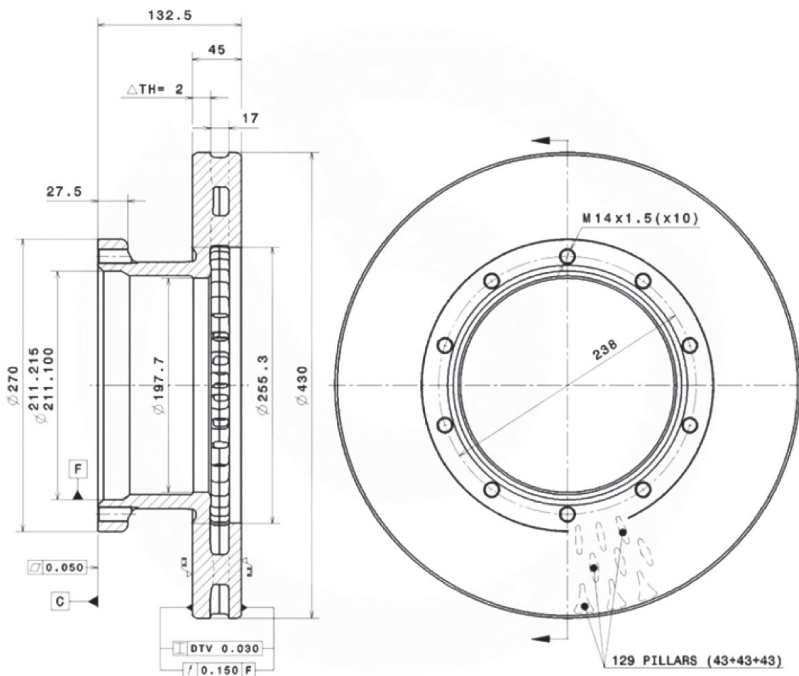

09.B325.10 SUPERSEDED BY 09.B325.30

The reference **09.B325.10** is replaced by **09.B325.30** according to original equipment.

The **OES MERCEDES** corresponding to new Brembo reference are:
9424211212, 9424212112, 9424212612, 9424230012, 9424230212.

09.B325.10