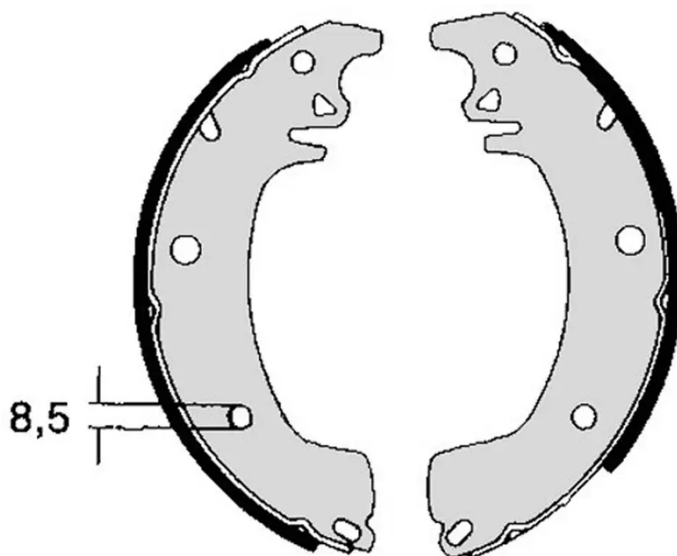

## S 68 514

The S 68 514 brake shoe is synonymous with reliability

Brembo brake shoes of original equipment quality guarantee the safe and reliable performance of your drum braking system. All Brembo brake shoes are accompanied by a ECE-R90 homologation certificate.

### Technical specifications

EAN code  
8432509643792

Rear

Diameter  
255 mm

Width  
45 mm

Braking system  
Bendix

Parking brake lever  
With accessories

COMPATIBLE VEHICLES