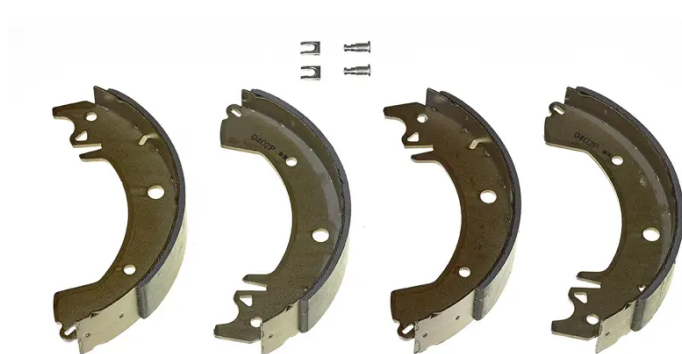

# SHOE

## S 68 514

The S 68 514 brake shoe is synonymous with reliability

Brembo brake shoes of original equipment quality guarantee the safe and reliable performance of your drum braking system. All Brembo brake shoes are accompanied by a ECE-R90 homologation certificate.

### Technical specifications

EAN code  
8432509643792

Rear

Diameter  
255 mm

Width  
45 mm

Braking system  
Bendix

Parking brake lever  
With accessories

COMPATIBLE VEHICLES