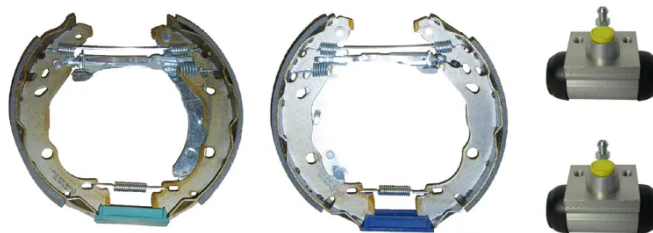

SHOE KIT K 56 024

The K 56 024 shoe kit is synonymous with reliability

The Brembo Kit & Fit is the ideal solution for the maintenance of drum brakes: everything you need for quick and efficient servicing is supplied in a single pre-assembled package, all with guaranteed Brembo quality. The kit contains all the components necessary for drum brake maintenance: shoes, brake wheel cylinders, springs, lubricant, and fixing kit.

- ✓ OE-equivalent
- ✓ Brembo quality
- ✓ ECE-R90 certificate
- ✓ Safety
- ✓ Durability
- ✓ Quick assembly
- ✓ With accessories
- ✓ Pre-Assembled Kit

Technical specifications

EAN code	Axle	Diameter
8020584079294	Rear	203 mm
Width	Master cylinder diameter	Type of assembly
39 mm	19 mm	Pre-assembled
Braking system	Brake proportioning valve	
Bosch		