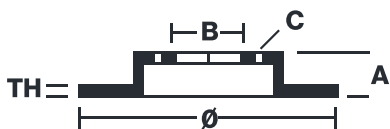

BRAKE DISC

08.4917.20

The **08.4917.20** brake disc is synonymous with reliability

The Brembo brake disc is fully interchangeable with an Original Equipment brake disc. The control of the entire production cycle allows Brembo to offer brake discs with outstanding performance levels, reliability, durability and comfort in all conditions of use. All Brembo brake discs are accompanied by the ECE-R90 homologation.

- ✓ OE-equivalent
- ✓ Brembo quality
- ✓ ECE-R90 certificate
- ✓ Safety
- ✓ Fastening screws

Technical specifications

EAN code	Axle	Diameter Ø
8020584491720	Rear	240 mm
Thickness (TH)	Height (A)	Number of holes (C)
11 mm	40 mm	4
Brake disc type	Centering (B)	Min. thickness
Solid	59 mm	9,2 mm