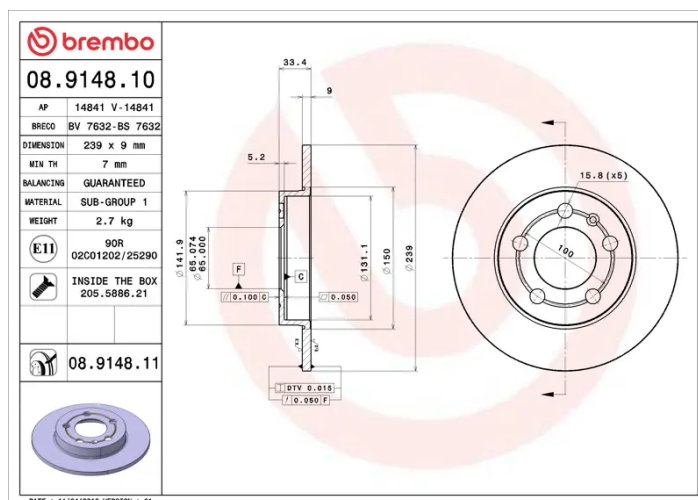

### Technical specifications

EAN code  
**8020584914816**

Axle  
**Rear**

Diameter  $\varnothing$   
**239 mm**

Thickness (TH)  
**9 mm**

Height (A)  
**33 mm**

Number of holes (C)  
**5**

Brake disc type  
**Solid**

Centering (B)  
**65 mm**

Min. thickness  
**7 mm**

Tightening torque  
**120 Nm**

COMPATIBLE VEHICLES