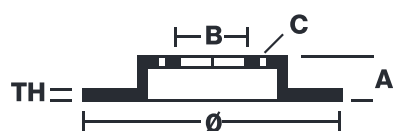

## 08.9148.75

The 08.9148.75 Max brake disc is synonymous with reliability

The Brembo Max brake disc features grooves on the braking surface. The special shape of the grooves generates greater fading resistance and constant renewal of friction material, quickly restoring optimum braking conditions. The UV paint completes the sporty look.

### Technical specifications

EAN code  
**8020584014981**

Axle  
**Rear**

Diameter Ø  
**239 mm**

Thickness (TH)  
**9 mm**

Height (A)  
**33 mm**

Number of holes (C)  
**5**

Brake disc type  
**Solid**