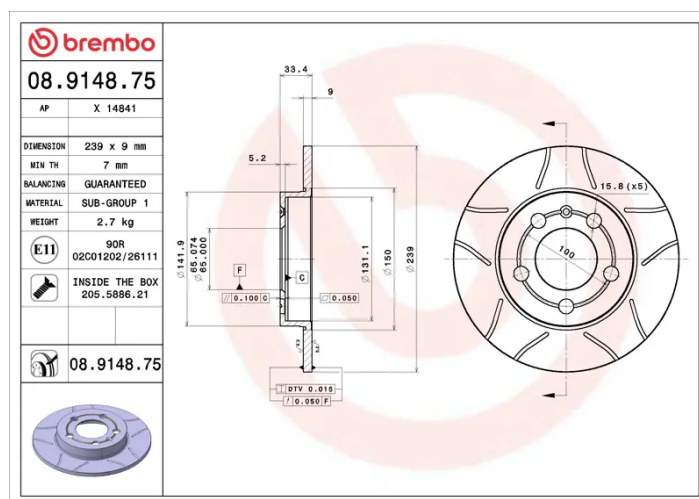

### Technical specifications

EAN code  
**8020584014981**

Axle  
**Rear**

Diameter Ø  
**239 mm**

Thickness (TH)  
**9 mm**

Height (A)  
**33 mm**

Number of holes (C)  
**5**

Brake disc type  
**Solid**

Centering (B)  
**65 mm**

Min. thickness  
**7 mm**

Tightening torque  
**120 Nm**

COMPATIBLE VEHICLES