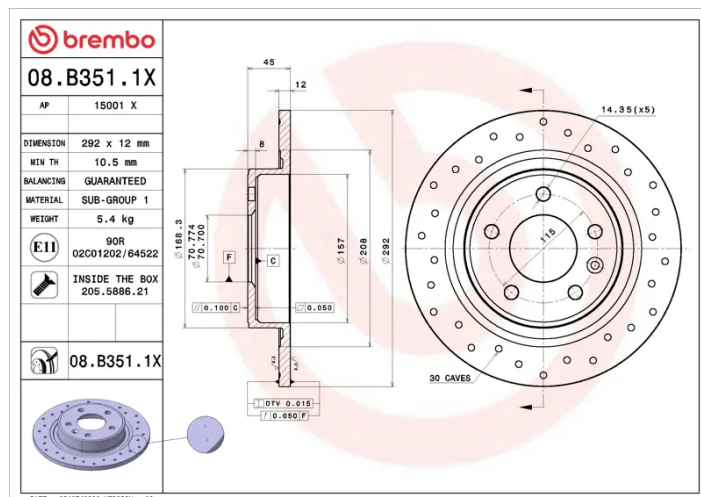

### Technical specifications

EAN code  
**8020584320266**

Axle  
**Rear**

Diameter Ø  
**292 mm**

Thickness (TH)  
**12 mm**

Height (A)  
**45 mm**

Number of holes (C)  
**5**

Brake disc type  
**Solid**

Centering (B)  
**70,7 mm**

Min. thickness  
**10,5 mm**

COMPATIBLE VEHICLES