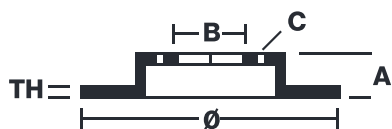

## 08.B351.1X

The 08.B351.1X Xtra brake disc is synonymous with reliability

The Brembo Xtra brake disc features holes on the braking surface. The holes are designed to improve the cooling of the braking system, to generate greater fading resistance and grip in the initial stages of braking. The sports look is also enhanced by the presence of the UV paint.

### Technical specifications

EAN code  
**8020584320266**

Axle  
**Rear**

Diameter Ø  
**292 mm**

Thickness (TH)  
**12 mm**

Height (A)  
**45 mm**

Number of holes (C)  
**5**

Brake disc type  
**Solid**