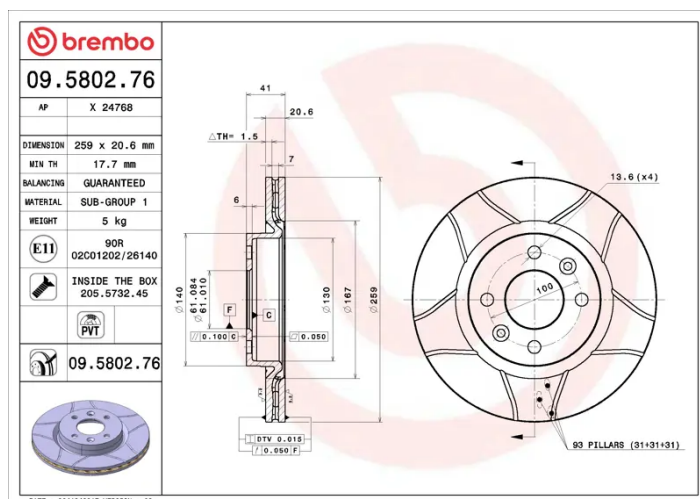

- ✓ Brembo quality
- ✓ ECE-R90 certificate
- ✓ Performance
- ✓ Sports driving
- ✓ Sporty look
- ✓ Anti-corrosion
- ✓ PVT ventilation
- ✓ Fastening screws

Technical specifications

EAN code
8020584011508

Axle
Front

Diameter Ø
259 mm

Thickness (TH)
20,6 mm

Height (A)
41 mm

Number of holes (C)
4

Brake disc type
Ventilated

Centering (B)
61 mm

Min. thickness
17,7 mm

Tightening torque
105 Nm