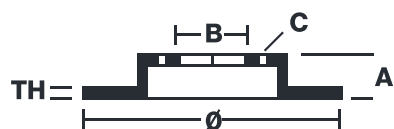

### Technical specifications

EAN code  
**8020584012666**

Axle  
**Front**

Diameter  $\varnothing$   
**239 mm**

Thickness (TH)  
**18 mm**

Height (A)  
**34 mm**

Number of holes (C)  
**4**

Brake disc type  
**Ventilated**