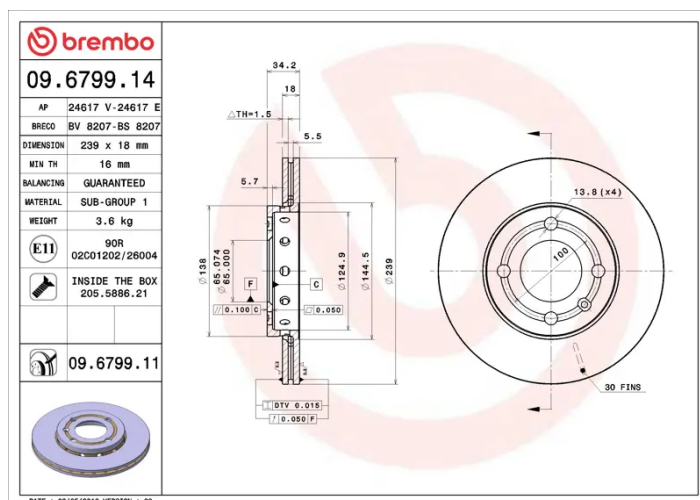

### Technical specifications

EAN code  
**8020584012666**

Axle  
**Front**

Diameter  $\varnothing$   
**239 mm**

Thickness (TH)  
**18 mm**

Height (A)  
**34 mm**

Number of holes (C)  
**4**

Brake disc type  
**Ventilated**

Centering (B)  
**65 mm**

Min. thickness  
**16 mm**

Tightening torque  
**110 Nm**

COMPATIBLE VEHICLES