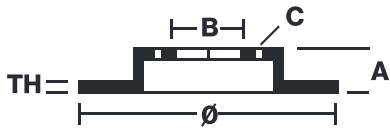

## 09.7727.10

The **09.7727.10** brake disc is synonymous with reliability

The Brembo brake disc is fully interchangeable with an Original Equipment brake disc. The control of the entire production cycle allows Brembo to offer brake discs with outstanding performance levels, reliability, durability and comfort in all conditions of use. All Brembo brake discs are accompanied by the ECE-R90 homologation.

### Technical specifications

EAN code  
**8020584772713**

Axle  
**Rear**

Diameter Ø  
**276 mm**

Thickness (TH)  
**19 mm**

Height (A)  
**60 mm**

Number of holes (C)  
**5**

Brake disc type  
**Ventilated**