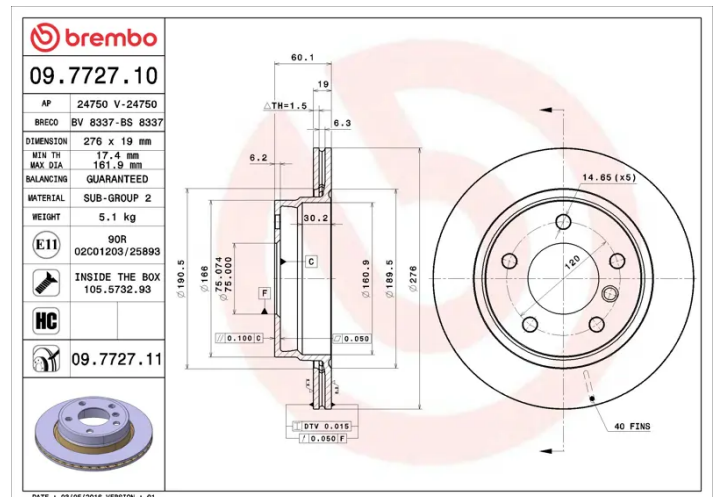

### Technical specifications

EAN code  
**8020584772713**

Axle  
**Rear**

Diameter Ø  
**276 mm**

Thickness (TH)  
**19 mm**

Height (A)  
**60 mm**

Number of holes (C)  
**5**

Brake disc type  
**Ventilated**

Centering (B)  
**75 mm**

Min. thickness  
**17,4 mm**

Tightening torque  
**120 Nm**

COMPATIBLE VEHICLES