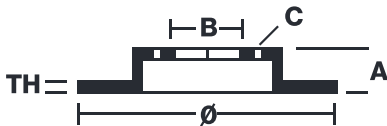

Technical specifications

EAN code
8020584011461

Axle
Front

Diameter Ø
258 mm

Thickness (TH)
22 mm

Height (A)
44 mm

Number of holes (C)
4

Brake disc type
Ventilated

Centering (B)
64 mm

Min. thickness
20 mm

Tightening torque
85 Nm