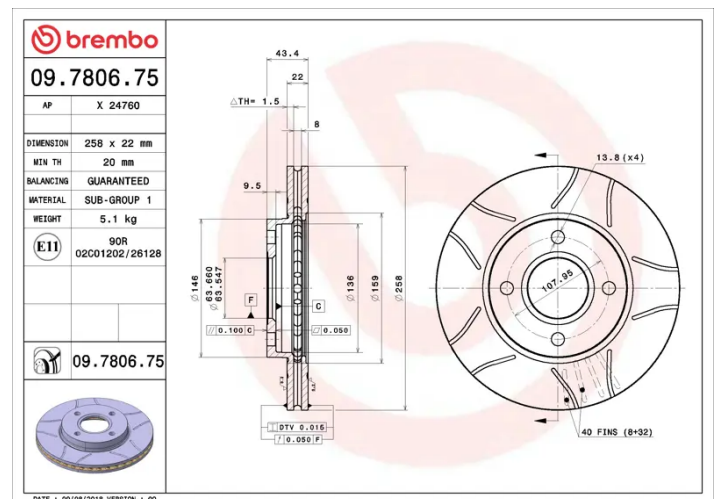

### Technical specifications

EAN code  
**8020584011461**

Axle  
**Front**

Diameter Ø  
**258 mm**

Thickness (TH)  
**22 mm**

Height (A)  
**44 mm**

Number of holes (C)  
**4**

Brake disc type  
**Ventilated**

Centering (B)  
**64 mm**

Min. thickness  
**20 mm**

Tightening torque  
**85 Nm**

COMPATIBLE VEHICLES