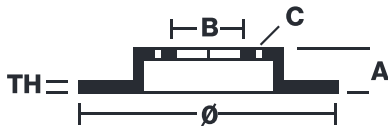

### Technical specifications

EAN code  
**8020584012994**

Axle  
**Front**

Diameter Ø  
**280** mm

Thickness (TH)  
**24** mm

Height (A)  
**44** mm

Number of holes (C)  
**4**

Brake disc type  
**Ventilated**