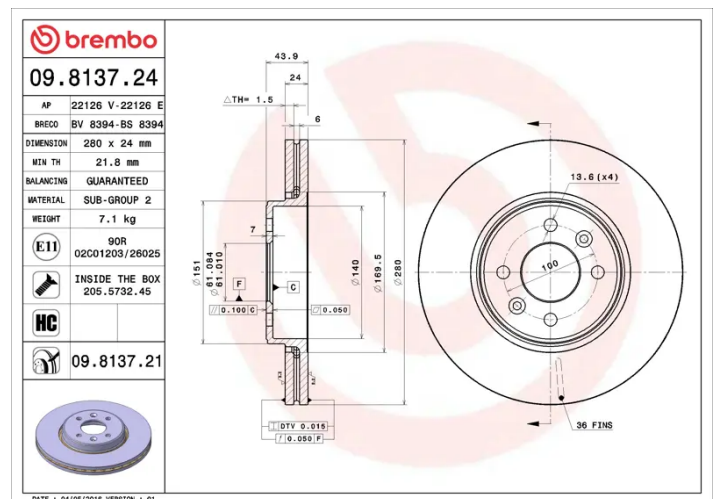

### Technical specifications

EAN code  
**8020584012994**

Axle  
**Front**

Diameter Ø  
**280** mm

Thickness (TH)  
**24** mm

Height (A)  
**44** mm

Number of holes (C)  
**4**

Brake disc type  
**Ventilated**

Centering (B)  
**61** mm

Min. thickness  
**21,8** mm

Tightening torque  
**90** Nm

COMPATIBLE VEHICLES