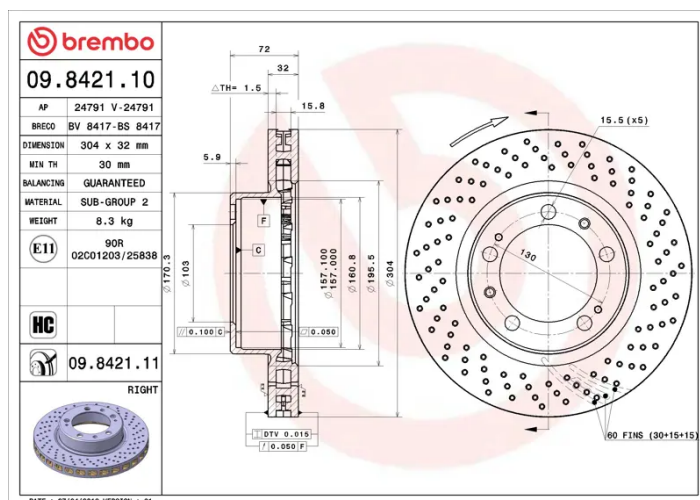

### Technical specifications

EAN code  
**8020584842119**

Axle  
**Front right**

Diameter  $\varnothing$   
**304 mm**

Thickness (TH)  
**32 mm**

Height (A)  
**72 mm**

Number of holes (C)  
**5**

Brake disc type  
**Ventilated**

Centering (B)  
**103 mm**

Min. thickness  
**30 mm**

Tightening torque  
**130 Nm**

COMPATIBLE VEHICLES