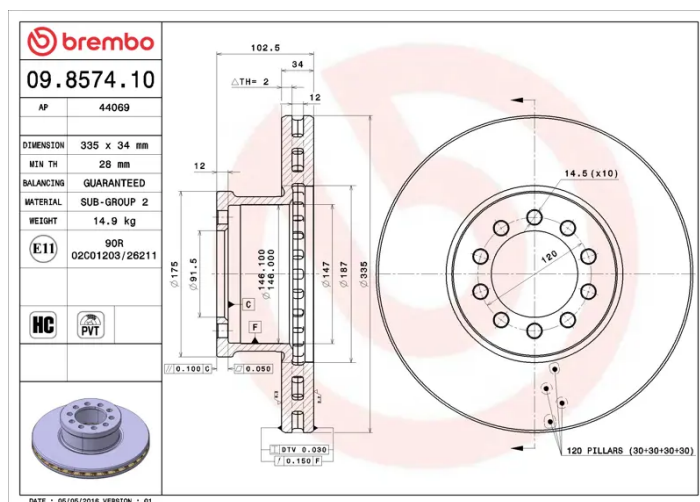

- ✓ OE-equivalent
- ✓ Brembo quality
- ✓ ECE-R90 certificate
- ✓ Safety
- ✓ High carbon

Technical specifications

EAN code **8020584857410** Axle **Front and rear**

Thickness (TH) **34 mm** Height (A) **103 mm**

Brake disc type **Ventilated** Centering (B) **146 mm**

Diameter \varnothing **335 mm**

Number of holes (C) **10**

Min. thickness **28 mm**

COMPATIBLE VEHICLES

COMPATIBLE OE PART NUMBERS

9704210112	MERCEDES-BENZ
------------	---------------