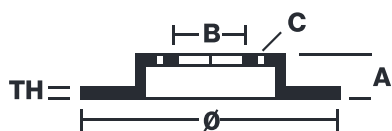

BRAKE DISC

09.8574.10

The **09.8574.10** brake disc is synonymous with reliability

The Brembo brake disc is fully interchangeable with an Original Equipment brake disc. The control of the entire production cycle allows Brembo to offer brake discs with outstanding performance levels, reliability, durability and comfort in all conditions of use. All Brembo brake discs are accompanied by the ECE-R90 homologation.

- ✓ OE-equivalent
- ✓ Brembo quality
- ✓ ECE-R90 certificate
- ✓ Safety
- ✓ High carbon

Technical specifications

EAN code **8020584857410** Axle **Front and rear**

Thickness (TH) **34 mm** Height (A) **103 mm**