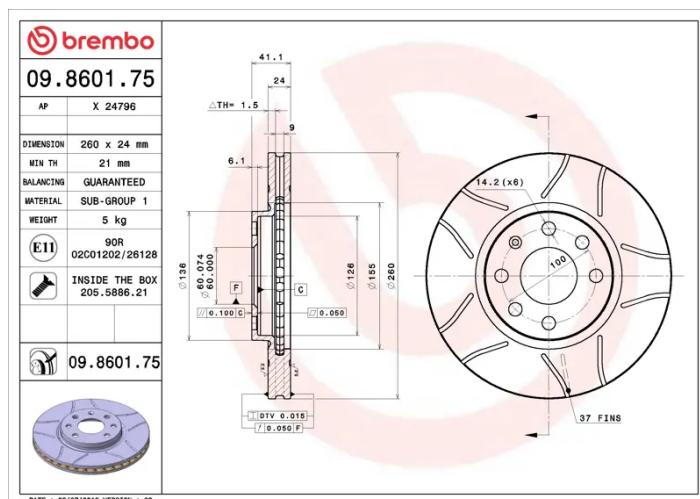

- ✓ Brembo quality
- ✓ ECE-R90 certificate
- ✓ Performance
- ✓ Sports driving
- ✓ Sporty look
- ✓ Anti-corrosion
- ✓ Fastening screws

Technical specifications

EAN code
8020584860175

Axle
Front

Diameter Ø
260 mm

Thickness (TH)
24 mm

Height (A)
41 mm

Number of holes (C)
4

Brake disc type
Ventilated

Centering (B)
60 mm

Min. thickness
21 mm

Tightening torque
110 Nm

COMPATIBLE VEHICLES