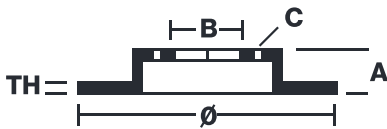

BRAKE DISC SPORT

09.C878.1S

Sport brake disc 09.C878.1S belongs to Brembo Cool Line

The Sport brake disc features TY3 grooves and the Brembo logo on the braking surface. These features provide an improved pedal feeling, more braking grip and greater fading resistance for better performance.

- ✓ Brembo quality
- ✓ ECE-R90 certificate
- ✓ Performance
- ✓ Sports driving
- ✓ Sporty look
- ✓ High carbon
- ✓ PVT ventilation
- ✓ Fastening screws
- ✓ Fading resistance

Technical specifications

EAN code	Axle	Diameter Ø
-	Rear	330 mm
Thickness (TH)	Height (A)	Number of holes (C)
28 mm	75 mm	5
Brake disc type	Centering (B)	Min. thickness
Ventilated	98 mm	26 mm