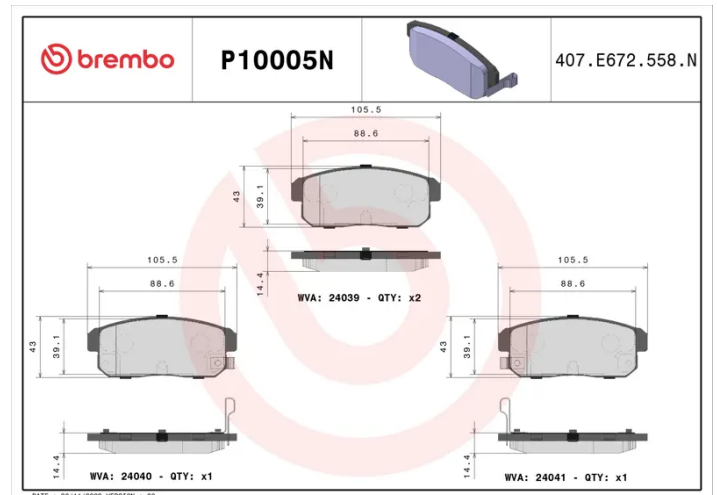

- ✓ OE-equivalent
- ✓ Brembo quality
- ✓ Safety
- ✓ Comfort
- ✓ Durability
- ✓ Dust reduction
- ✓ With accessories

Technical specifications

EAN code 8020584086353	Axle Rear	Thickness 14 mm
Width 105 mm	Height 43 mm	Braking system NBK
Wear indicator Acoustic	WVA number 24039,24040,24041	Accessories With anti-squeal shim