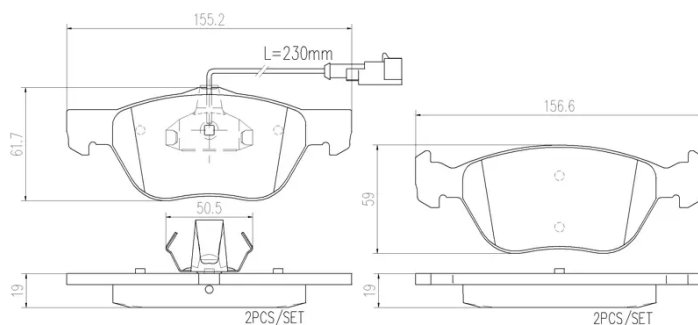

## Technical specifications

EAN code <b>8020584088180</b>	Axle <b>Front</b>	Thickness <b>19 mm</b>
Width <b>155 mm</b>	Height <b>62 mm</b>	Braking system <b>Teves</b>
Wear indicator <b>Electric</b>	WVA number <b>21637,23289</b>	Accessories <b>With accessories</b> <b>With anti-squeal shim</b> <b>With piston clip</b>