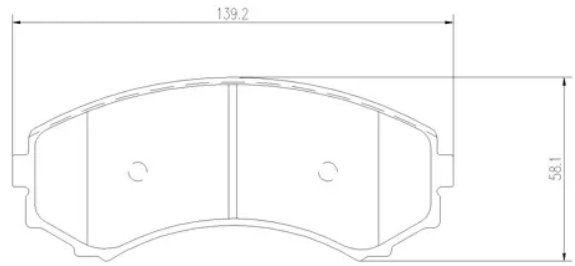

Technical specifications

EAN code
8020584086346

Axle
Front

Thickness
16 mm

Width
139 mm

Height
58 mm

Braking system
Sumitomo

Wear indicator
Acoustic

WVA number
23488

Accessories
With anti-squeal shim

4PCS/SET

COMPATIBLE VEHICLES