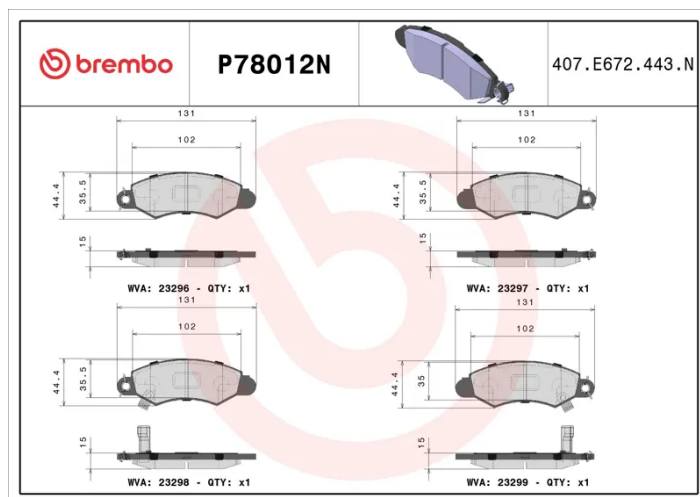

- ✓ OE-equivalent
- ✓ Brembo quality
- ✓ Safety
- ✓ Comfort
- ✓ Durability
- ✓ Dust reduction
- ✓ With accessories

Technical specifications

EAN code 8020584121306	Axle Front	Thickness 15 mm
Width 131 mm	Height 45 mm	Braking system Bosch
Wear indicator Acoustic	WVA number 23296,23297,23298,23299	Accessories With anti-squeal shim